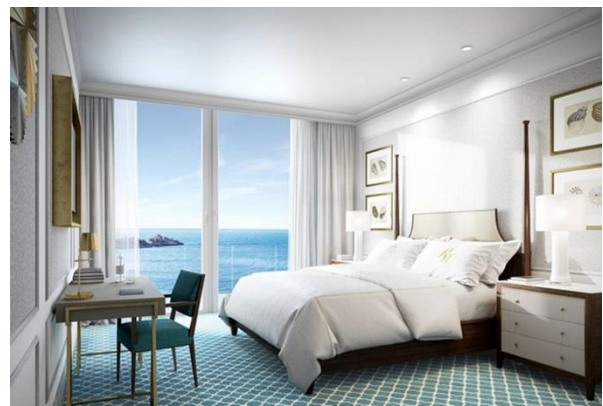

IMPORTANNE HOTELS AND RESORT

1st picture - Position of the resort

2nd picture - View from hotel Ariston

3rd picture – Room hotel Royal Blue

Importanne Resort is situated in the Babin Kuk area of the Lapad peninsula, about 2 miles (3.8 kilometres) from the city centre. The Dubrovnik luxury hotels – Hotel Ariston, Hotel Neptun, Royal Palm Hotel, Royal Princess Hotel, Royal Blue Hotel and Villa Elita are an integral part of this hotel group that offers its guests premium accommodation with breathtaking views of the Adriatic Sea.

Address: Kardinala Stepinca 31, 20000 Dubrovnik

WEB page: <https://www.importanneresort.com/en/>

Phone number: +385 (0)20 440 100

E-mail: reservations@importanneresort.com