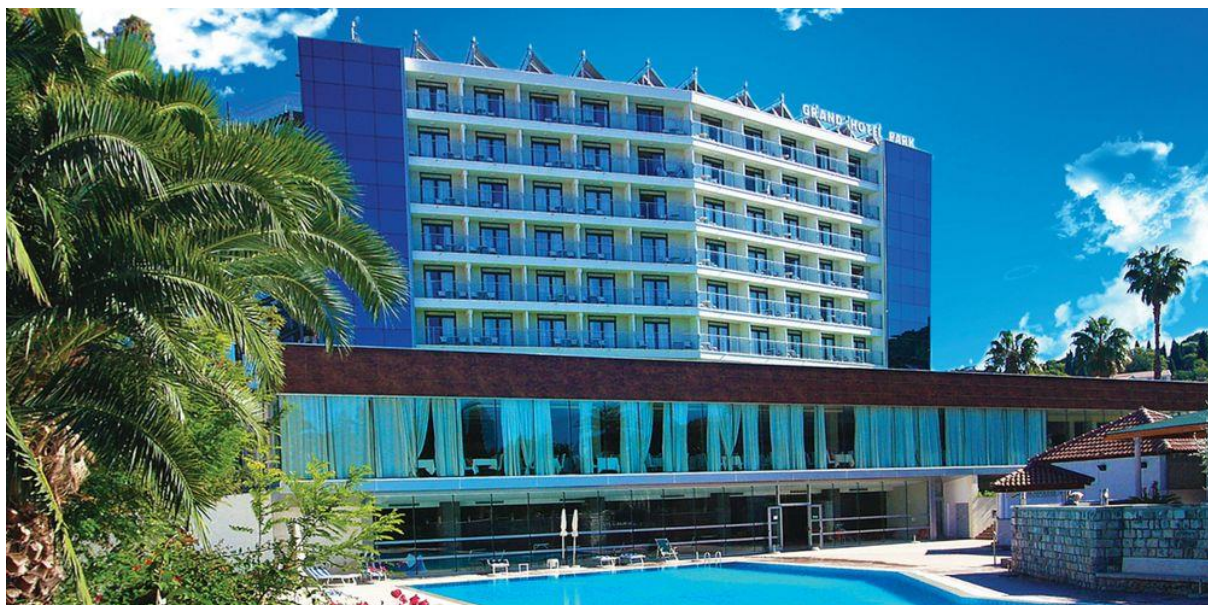

HOTEL PARK

Address: Šetalište kralja Zvonimira 39, 20000, Dubrovnik

WEB page: <http://www.grandhotel-park.hr/park-grand-hotel-dubrovnik>

Phone number: +385 (0)20 434 444

E-mail: sales@grandhotel-park.hr